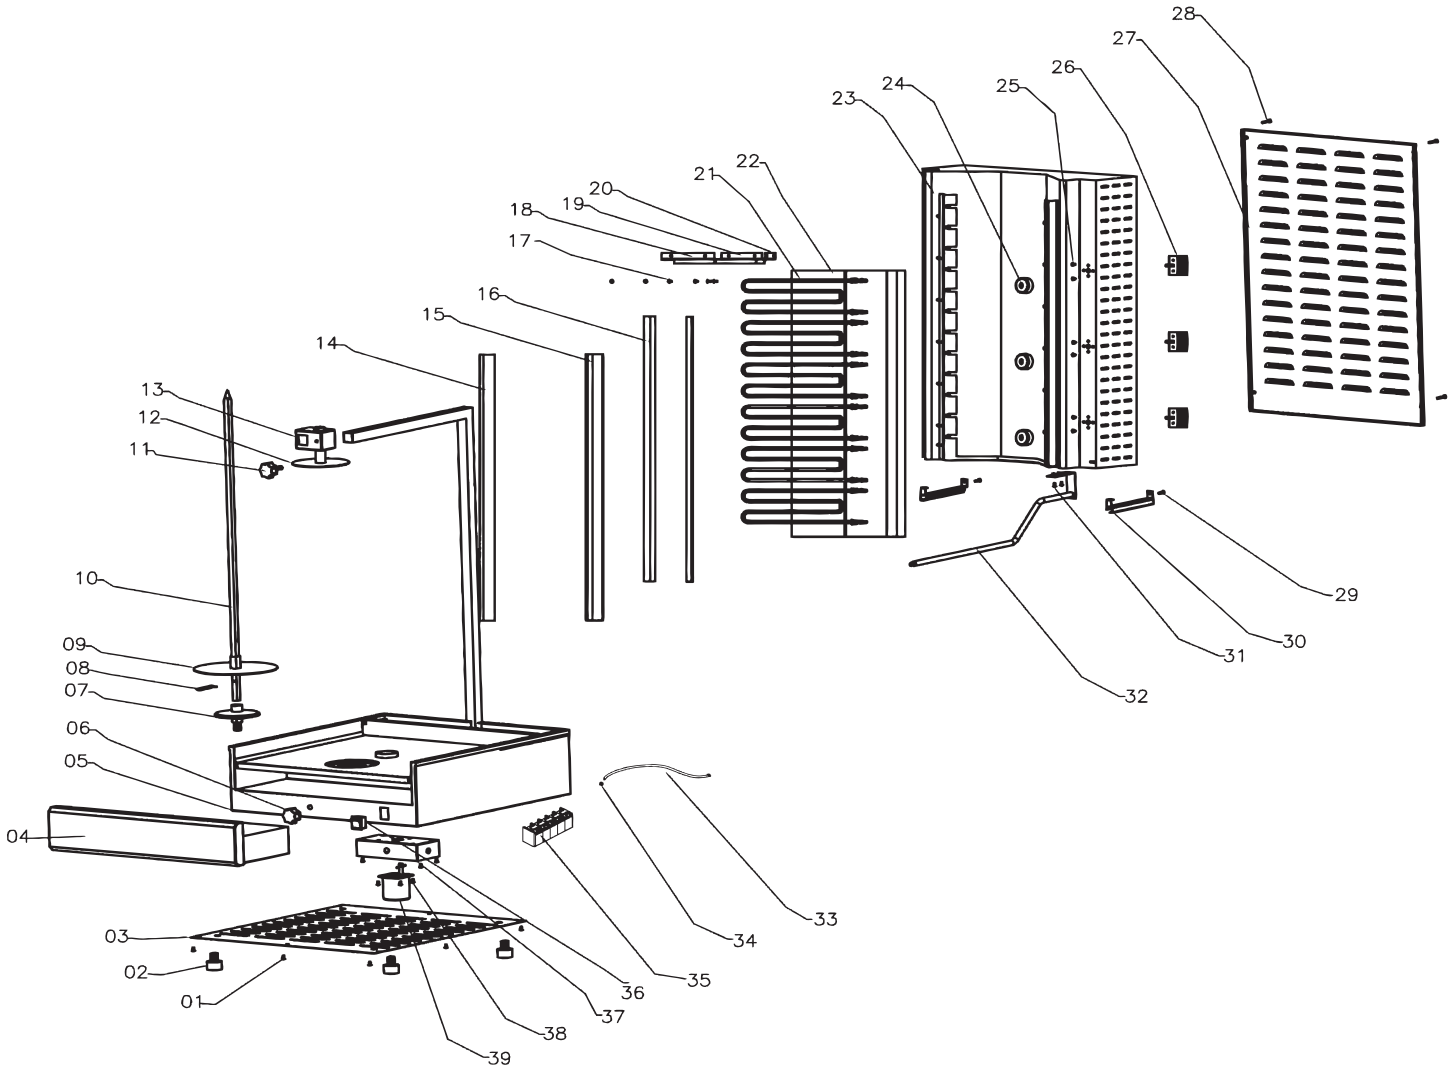

Parts Breakdown

Model BR-CN-0191 20369

Parts Breakdown

Model BR-CN-0191 20369

Item No.	Description	Position	Item No.	Description	Position	Item No.	Description	Position
AJ528	Screw for 20369	01, 17, 29, 38	AJ539	Upper Cover of Principal Axis for 20369	12	AE200	Screw GB/T 818 M4x16 A2 for 20369	32
AJ529	Foot for 20369	02	AJ540	Locating Box for 20369	13	AJ557	Power Cord for 20369	33
AJ531	Oil Tray for 20369	04	AJ547	Heater for 20369	21	AJ558	Power Cord Jacket for 20369	34
AJ532	Base Assembly for 20369	05	AJ548	Ceramic Board for 20369	22	AJ559	Terminal Block for 20369	35
AJ533	Knob of Pull Rod for 20369	06	AJ549	Heater Bracket for 20369	23	AD712	Power Switch for 20369	36
AJ534	Base Assy of Grill for 20369	07	AJ550	Control Knob for 20369	24	AJ477	Motor Box for 20369	37
AJ535	Backing Pin for 20369	08	AJ551	Screw for 20369	25	AJ478	Motor for 20369	39
AJ536	Oil Partition Plate for 20369	09	AJ552	Gear Switch for 20369	26	45134	Meat Scooper for 20369	
AJ537	Principle Axis for 20369	10	AJ554	Screw for 20369	28			
AJ538	Knob of Principal Axis for 20369	11	AJ556	Pull Rod for 20369	31			